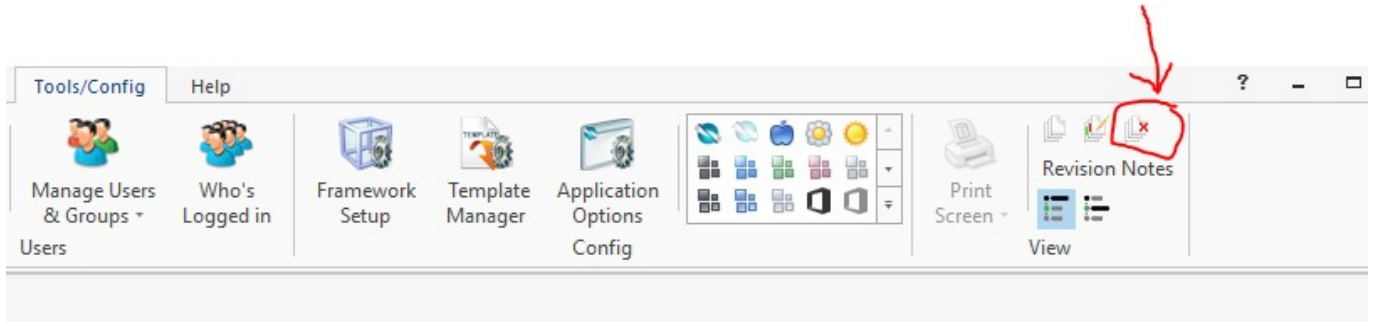

General

How do I delete documents permanently?

Under **Manage**, in the top right hand corner of NovaCore, there is the **Deleted Documents** button. Enable this and it will show you the deleted documents. Delete a document again to remove it permanently.

Please see screenshot below which shows the location of the deleted documents button.

Unique solution ID: #1023

Author: NovaCore

Last update: 2024-06-21 08:29